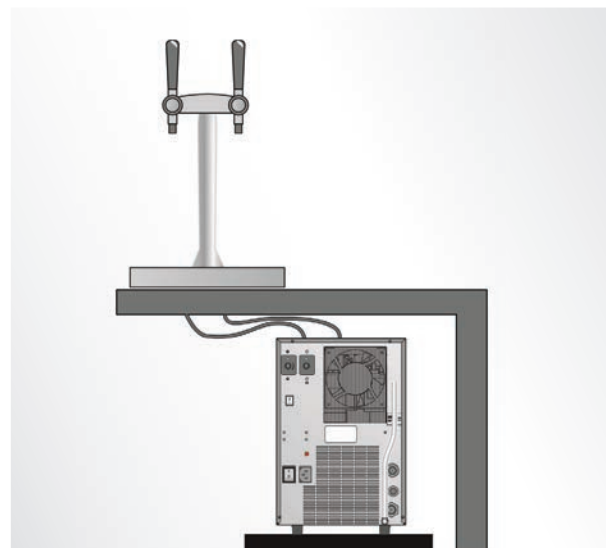

A professional, robust solution with 2 outlets, enabling you to dispense chilled, ambient or sparkling water.

The under-counter unit can be installed under the bar counter or in remote corners of a room to dispense large quantities of water, improving efficiency in any type of venue; ideal for high volume water bottle management.

The optional clamp-to-the-bar fixing makes installation simple.

DIMENSIONS

Tap height:	481mm with badges
Tap height:	468mm without badges
Tap width:	179mm with badges
Tap depth:	220mm
Dispense height:	305mm

The Cobra 2-way Tap dispenses sparkling and chilled filtered water, instantly from high output under-counter units.

The timeless design looks professional on all bars and counters, and the tall dispense height allows easy bottle and jug filling.

The Cobra 2-way Tap is supplied with two printed Pura badges as standard, making it easy to choose your preferred water dispense option.

Dimensions shown in mm

The under sink unit fits discretely under any worktop or counter-top