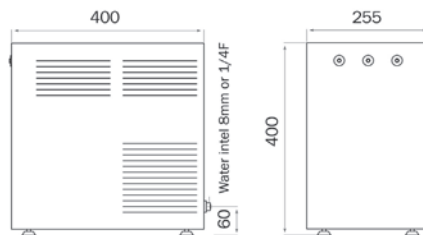

OUTPUT OPTIONS

The Cobra is fed from an under-sink unit. There are many output options to suit your requirements.

Under-counter model	Chilled litres/hr	Sparkling litres/hr	Rating (kW) @ 230V	Under-counter unit dimensions (mm)
JClassIN 30 10 - 40 people	30	N/A	350W	W 255 x D 400 x H 400
JClassIN 45 30 - 50 people	45	N/A	350W	W 255 x D 400 x H 400

Call **01392 877172** Email **hello@thirstywork.com** **www.thirstywork.com/pura-products**
pura is part of the thirsty work family of companies