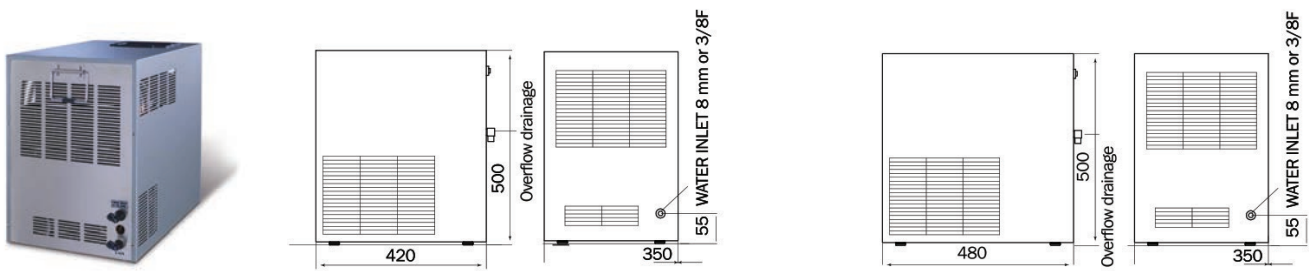

NiagaraIN 65

NiagaraIN 120