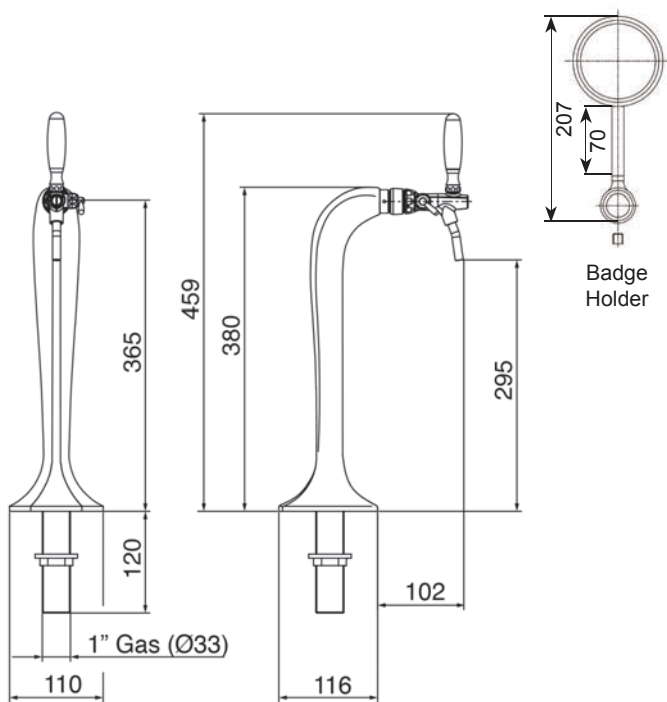

The Cobra Single Tap dispenses chilled filtered water, instantly from a high output under-counter unit.

The timeless design looks professional on all bars and counters, and the tall dispense height allows easy bottle and jug filling.

The Cobra Single Tap is supplied with one printed Pura badge as standard, making it easy to label your chosen water dispense option.

Dimensions shown in mm