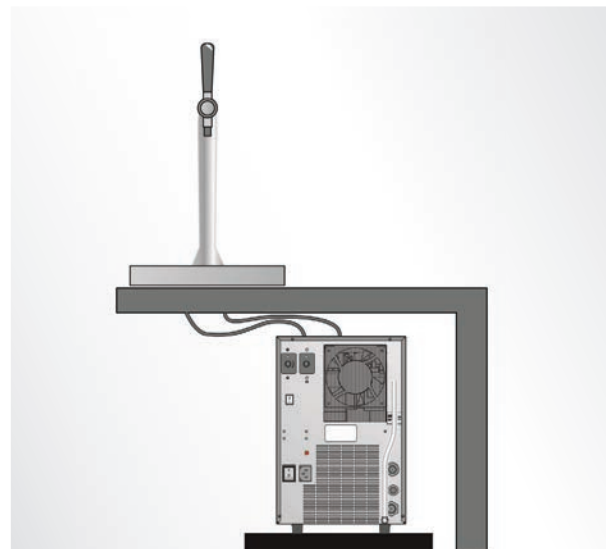

The optional clamp-to-the-bar fixing makes installation simple.

DIMENSIONS

Tap height:	481mm with badge
Tap height:	459mm without badge
Tap width:	110mm without badges
Tap depth:	218mm
Dispense height:	295mm

The Cobra Single Tap dispenses chilled filtered water, instantly from a high output under-counter unit.

The timeless design looks professional on all bars and counters, and the tall dispense height allows easy bottle and jug filling.

The Cobra Single Tap is supplied with one printed Pura badge as standard, making it easy to label your chosen water dispense option.

Dimensions shown in mm

Our 2 outlet model shown with badges

The under sink unit fits discretely under any worktop or counter-top