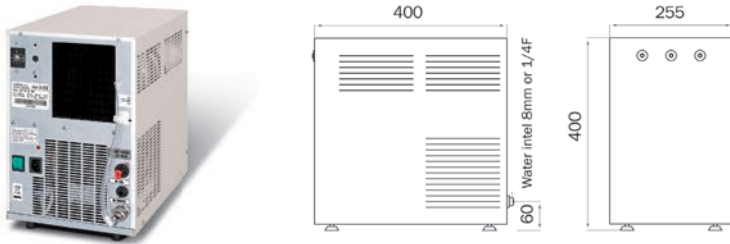

Under-counter model	Chilled litres/hr	Sparkling litres/hr	Rating (kW) @ 230V	Under-counter unit dimensions (mm)
JClassIN 30 10 - 40 people	30	30	350W	W 255 x D 400 x H 400
JClassIN 45 30 - 50 people	45	45	350W	W 255 x D 400 x H 400