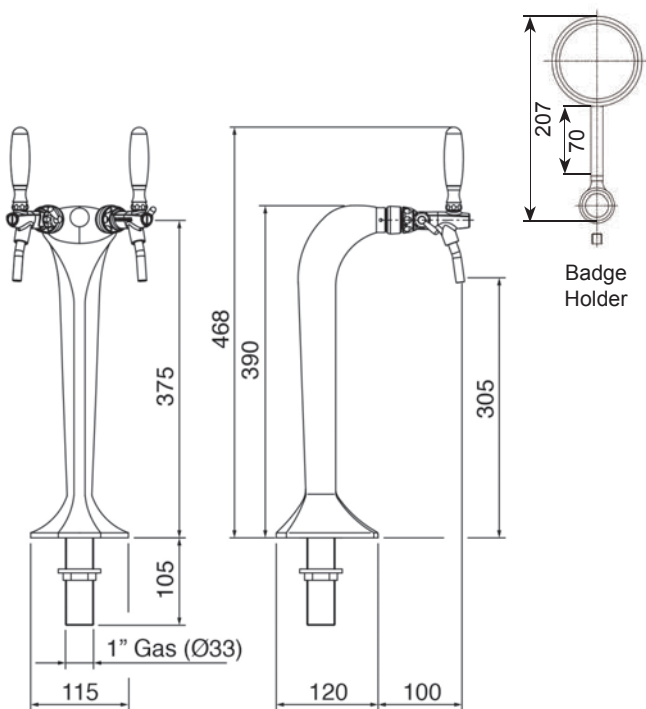

The optional clamp-to-the-bar fixing makes installation simple.

DIMENSIONS

Tap height:	481mm with badges
Tap height:	468mm without badges
Tap width:	179mm with badges
Tap depth:	220mm
Dispense height:	305mm

The Cobra 2-way Tap dispenses sparkling and chilled filtered water, instantly from high output under-counter units.

The timeless design looks professional on all bars and counters, and the tall dispense height allows easy bottle and jug filling.

The Cobra 2-way Tap is supplied with two printed Pura badges as standard, making it easy to choose your preferred water dispense option.

Dimensions shown in mm

The under sink unit fits discretely under any worktop or counter-top