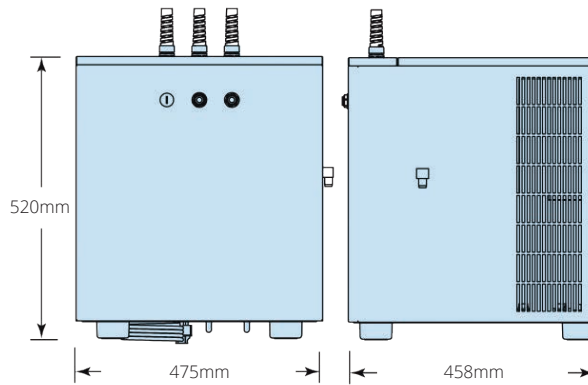

Blupura Box 150