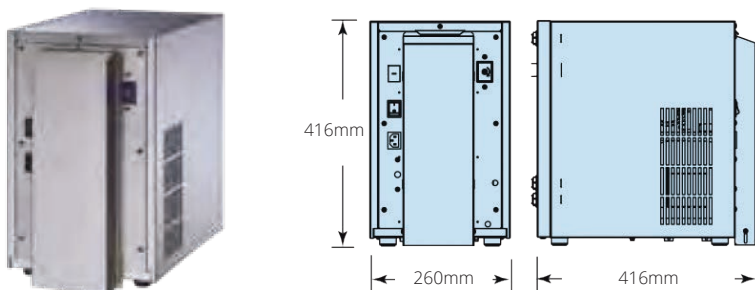

## OUTPUT OPTIONS

The 2 button Blupura Tower dispenses two types of water: cold still and cold sparkling, or cold still and ambient still.

The 3 button option dispenses cold still, cold sparkling and ambient still water.

The MIX model dispenses cold still, cold sparkling and semi-sparkling water options.

We'll match your desired water choices with your desired output volume.

Model	Chilled litres/hr	Sparkling litres/hr	Rating (kW) @ 230V	Tap dimensions (mm)
Blupura Box 30 Still 10 - 50 people	30	30	210W - 0,9A	W 260 x D 416 x H 416
Blupura Box 30 Fizz 10 - 50 people	30	30	210W - 0,9A	W 260 x D 416 x H 416
Blupura Box 60 Still 50 - 100 people	60	60	300W - 1,3A	W 318 x D 335 x H 467
Blupura Box 60 Fizz 50 - 100 people	60	60	300W - 1,3A	W 318 x D 335 x H 467
Blupura Box 80 Still 100 - 180 people	80	80	505 W - 2,2A	W 320 x D 456 x H 467
Blupura Box 80 Fizz 100 - 180 people	80	80	505 W - 2,2A	W 320 x D 456 x H 467
Blupura Box 150 Still 180- 300 people	150	150	875W - 3,8A	W 475 x D 458 x H 520
Blupura Box 150 Fizz 180- 300 people	150	150	875W - 3,8A	W 475 x D 458 x H 520