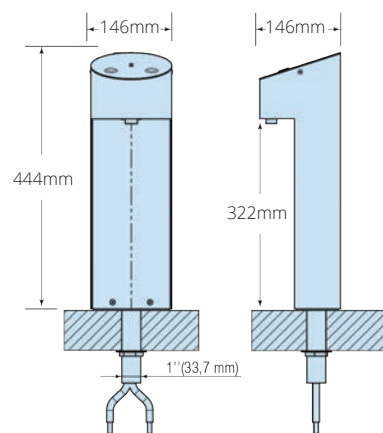

A professional faucet for those who love design but have limited space available.

TYPICAL SPECIFICATION

With totally natural refrigerants the Bluepura Tower is an ecological choice. The unit is made entirely of stainless steel, and can be combined with many of our under-counter units.

The high-quality stainless steel buttons can be programmed to dispense a specific amount of water, using the optional portion control feature on the MIX model.

Our under-counter units have an understated, functional presence within the units of any kitchen, or in the coffee-break area of any office. Each model is installed with a Dry Cooling system - innovative direct cooling technology with serpentine water coils (stainless steel) and refrigerant gas coils (copper), housed within a single aluminium cast. The Dry Cooling system guarantees reduced dimensions, while maintaining professional cooling performance.

UNDER-COUNTER FEATURES

- Easy to inspect interior
- Made entirely from stainless steel
- Pump protection system in the absence of the water supply
- Available in various output options, see next page for details