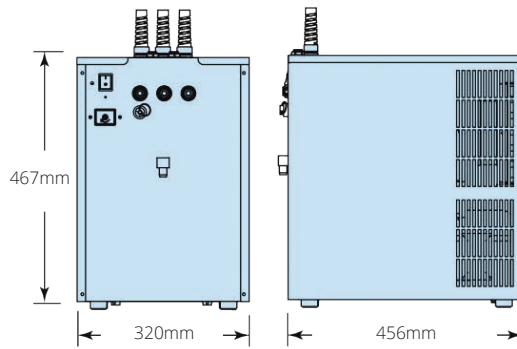

Blupura Box 80