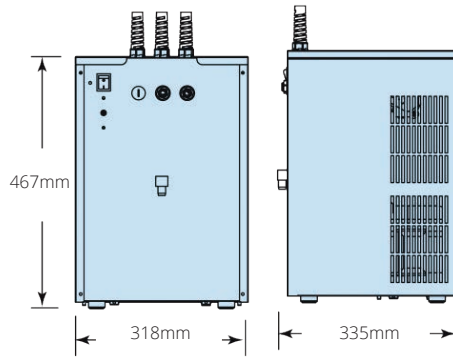

Blupura Box 60